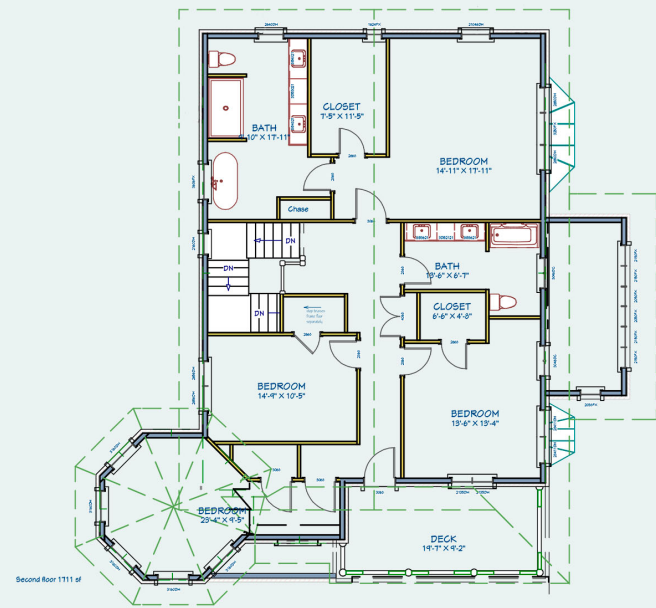

Net-Zero-Energy
Queen Victoria Plan (Extended)
4225 SQ FT, 5 BR, 3.5 BATH, 3 CAR GARAGE
PLUS Unfinished Basement

10 Foot Ceiling First Floor
9 Foot Ceiling Second Floor

2514 sf First Floor
1711 sf Second Floor
4225 sf TOTAL