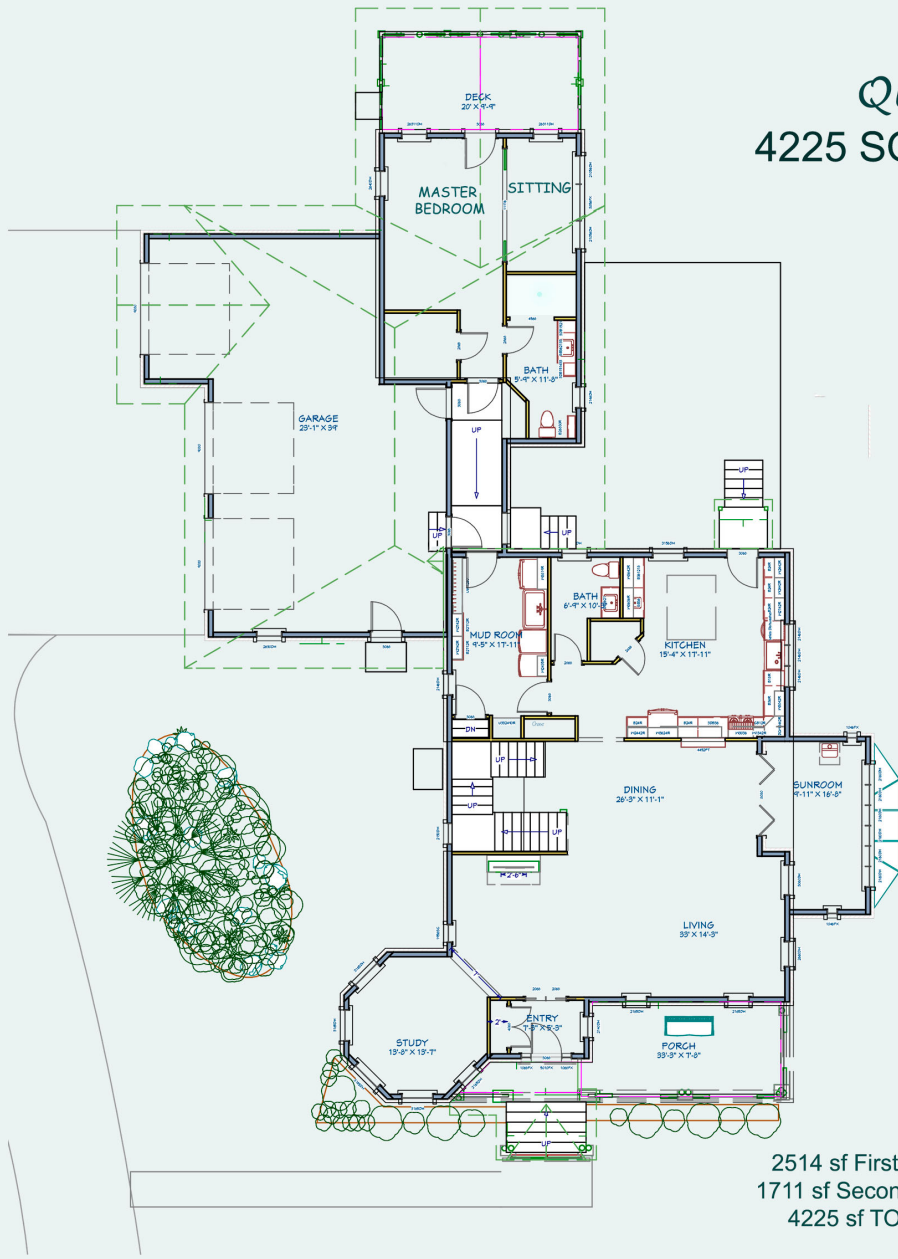

Net-Zero-Energy
Queen Victoria Plan (Extended)
4225 SQ FT, 5 BR, 3.5 BATH, 3 CAR GARAGE
PLUS Unfinished Basement

10 Foot Ceiling First Floor
9 Foot Ceiling Second Floor

2514 sf First Floor
1711 sf Second Floor
4225 sf TOTAL