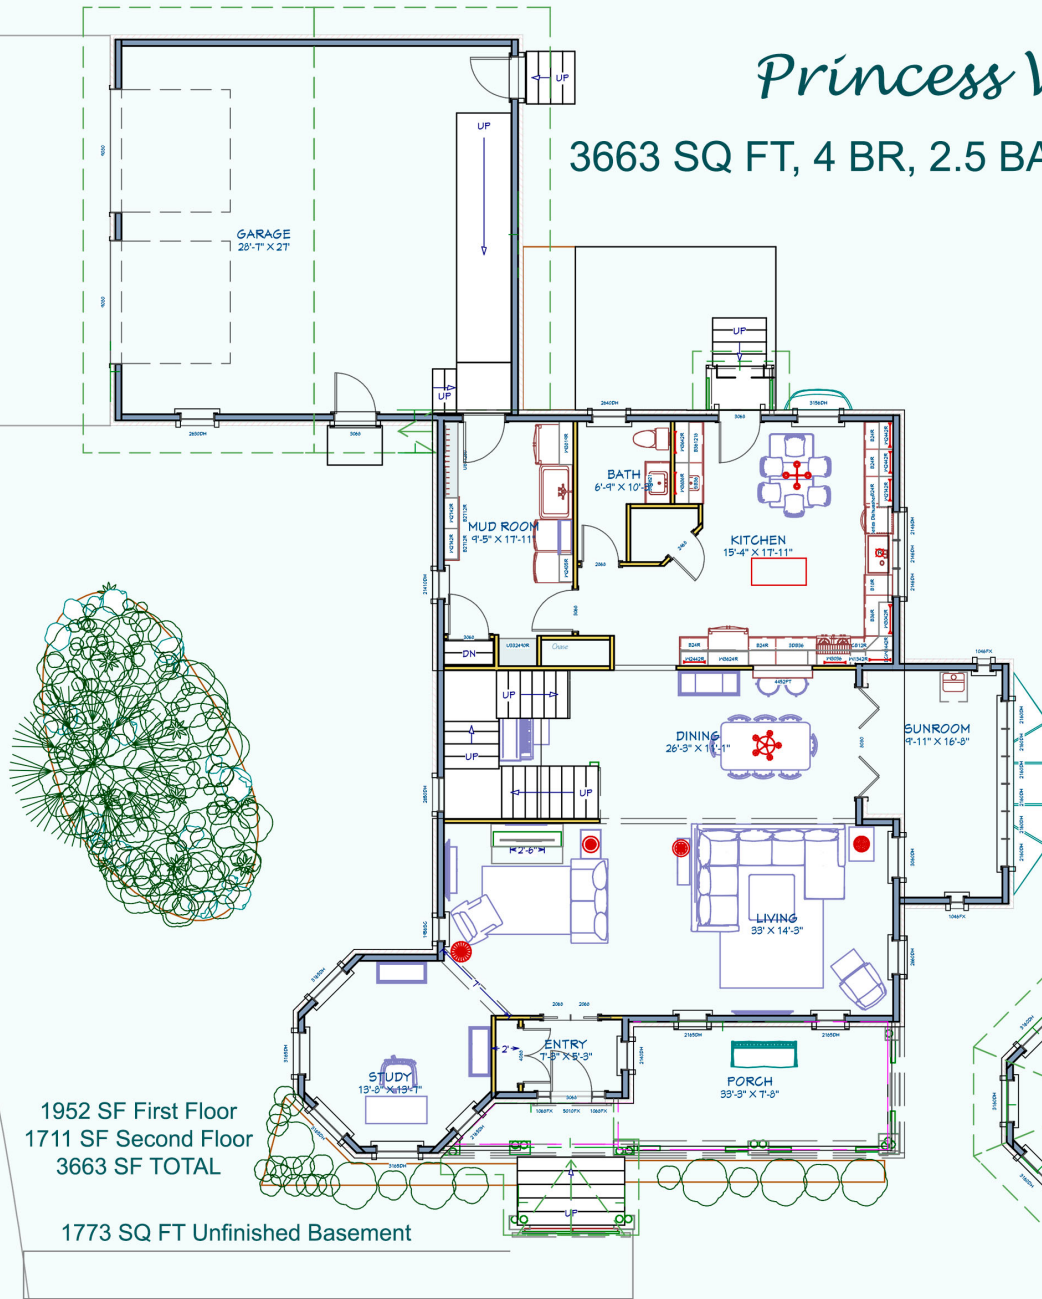

Princess Victoria Plan

3663 SQ FT, 4 BR, 2.5 BATH, 2 CAR GARAGE (EXPANDABLE)

10 foot ceiling First floor
9 foot ceiling Second floor

1952 SF First Floor
1711 SF Second Floor
3663 SF TOTAL

1773 SQ FT Unfinished Basement