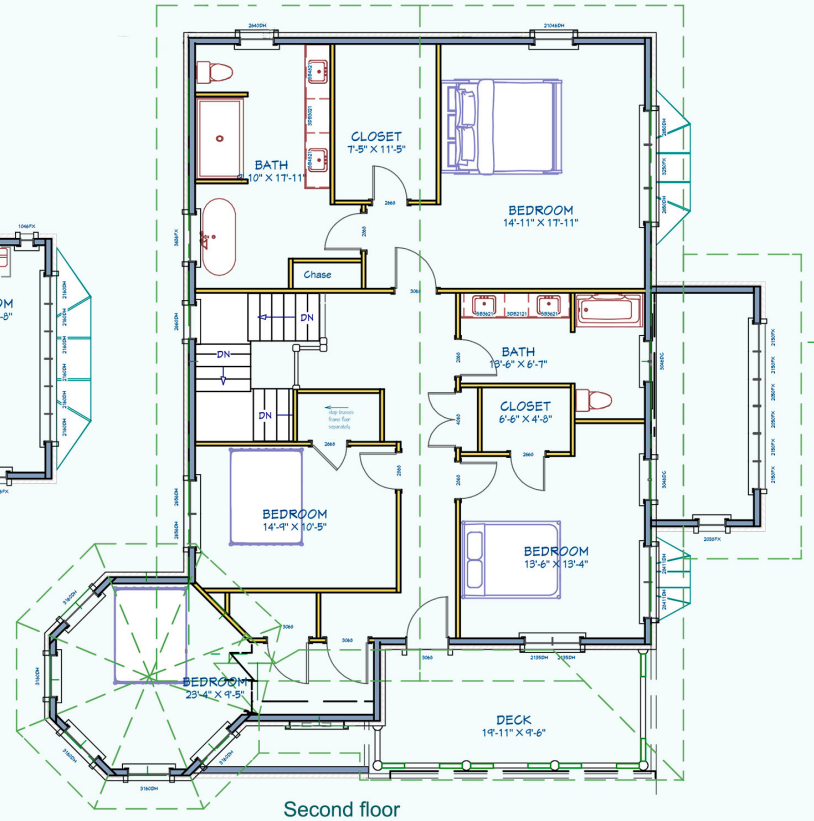

Princess Victoria Plan

3663 SQ FT, 4 BR, 2.5 BATH, 2 CAR GARAGE (EXPANDABLE)

10 foot ceiling First floor
9 foot ceiling Second floor

1952 SF First Floor
1711 SF Second Floor
3663 SF TOTAL

1773 SQ FT Unfinished Basement