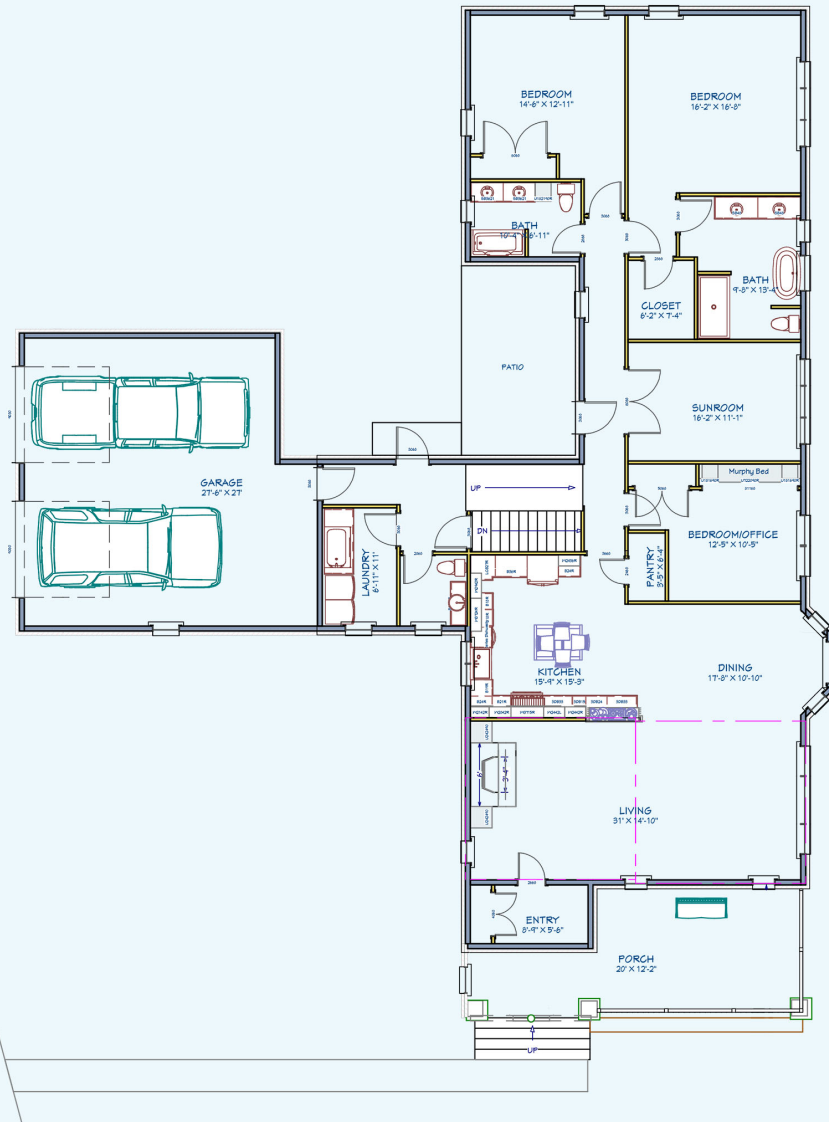

Sunny Ranch Plan

2850 Square Feet
3 Bedroom 2.5 Bath 2+ Car Garage
Unfinished Basement 1509 SF

9 foot ceiling height
Vaulted in Living room

Featuring the
Endless Summer Circadian Sunroom